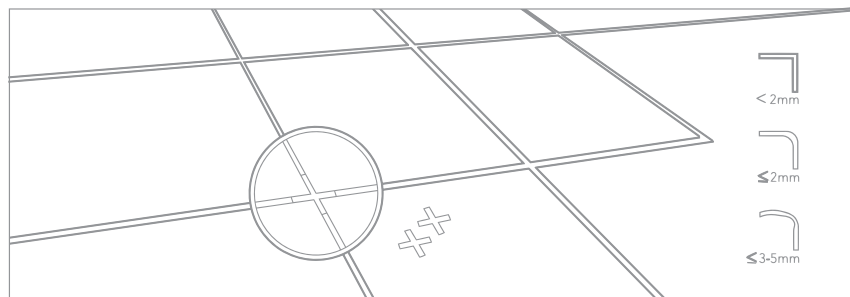

- Примечание. При установке необходимо прочитывать инструкции производителя.

Data Sheet

техническая спецификация

- In order to properly install the products, the cross or parallel linings should be used. The cross parallel linings are used for more beautiful installation, where the important technical issues (concerns), the alignment of the products and the prevention of any deformation on wall and floor surfaces should be considered.
- The minimal use of the offered cross linings will help you to make your ceramic installation more comfortable, fascinating and elegant. Therefore, in order to prevent any fault, the following items should be considered:
- Rectified products: at least 2 mm
- Non-rectified products: at least 2 mm
- Rastic products: 3 - 5 mm
- Remark: Regardless of the values written, the compliance with the installation rules of each region (country) is necessary, when the products are installed.