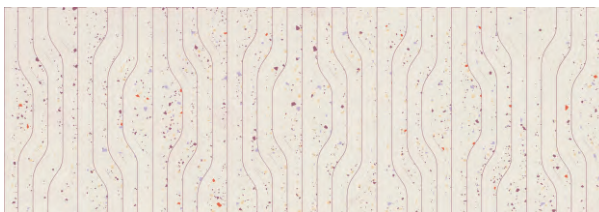

Domino White Relief
40x120 cm / Matt